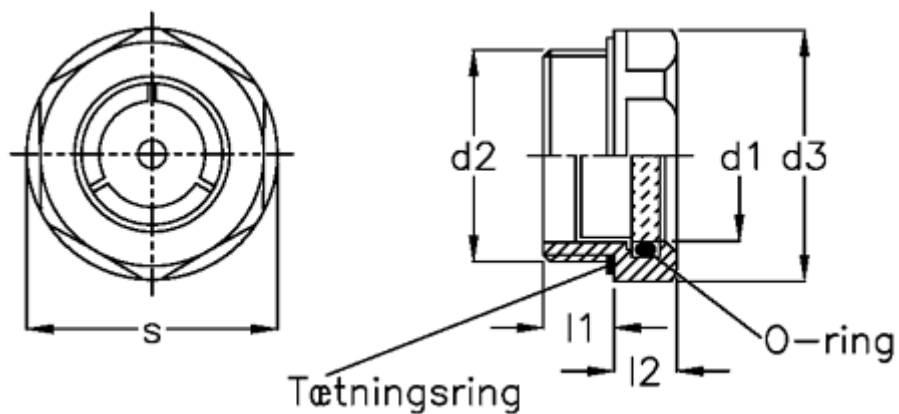

Data Sheet

Article number: 20901524

Description: E+G Oil level sight glass
GN 743-24-M33x1,5-B

Measures

| | |
|-----------------|-----------|
| d1 | = 24 |
| d2 | = M33x1,5 |
| d3 | = 40 |
| l1 | = 11.0 |
| l2 | = 8.5 |
| Max pressure | = - |
| Max vacuum mbar | = - |
| s | = 36 |